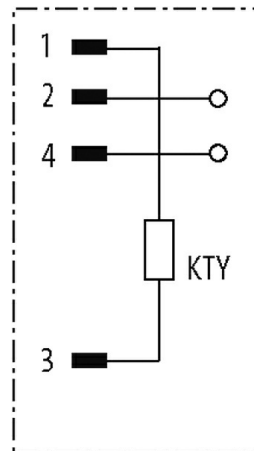

CUBE67 ACCESSORIES

Cold junction compensation plug M12 male 90°

M12
Male 90°
4-pole
Field-wireable
with integrated compensation

Illustration

Product may differ from Image

Approvals**General data**

Dimensions H×W×D 60×20×20 mm

Commercial data

country of origin	DE
customs tariff number	85369010
EAN	4048879047913
eClass	27242692

Packaging unit

1

Sketch

Male

Product may differ from Image